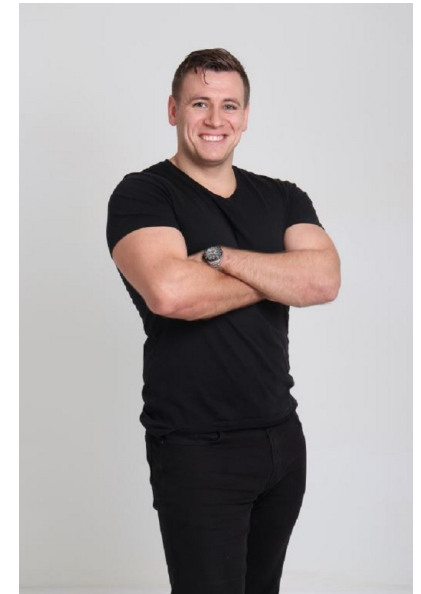

ERIC MUNCH

Height 180cm Chest 112cm Waist 93cm Shoe 45.5 EU/10.5 UK Hair Brown
Eyes Blue

the
agency
MODELS

R3 Midmar Street, Oakglen, Bellville, 7530
booker@theagencymodels.co.za